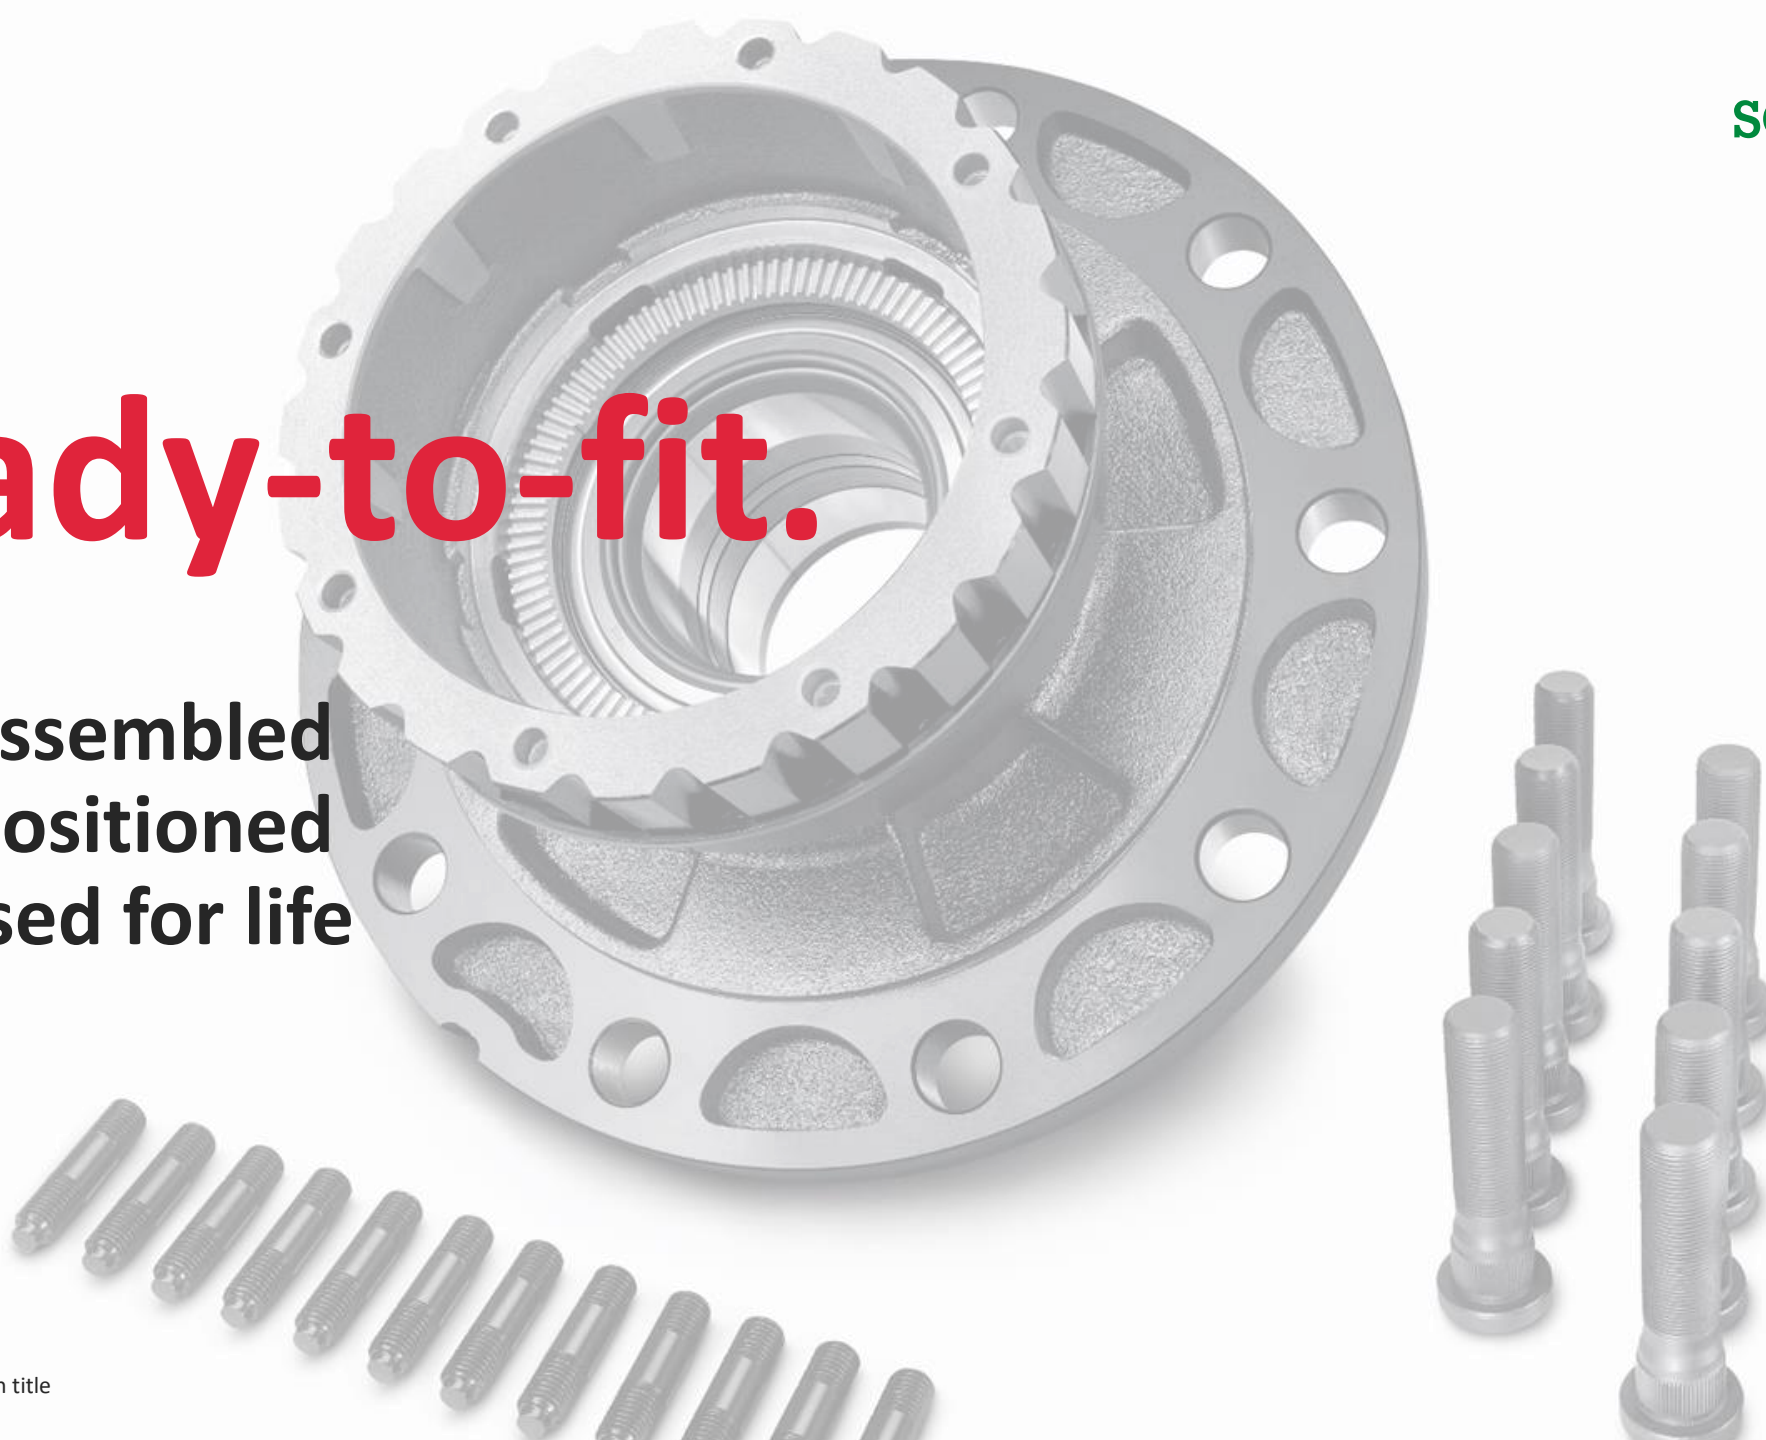

Ready-to-fit.

- ✓ Pre-assembled
- ✓ Pre-positioned
- ✓ Greased for life