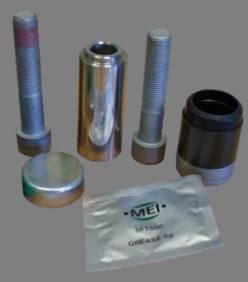

## SERVICE KITS / SERVICE KITS / SERVICE KITS / SERVICE KITS

**5R0200** Guide Pin Kit for LB195 and LB225 MEI Calipers. Suitable for KB Calipers kit number K001915

**5RS200** Short Guide Pin Kit for LB195 and LB225 MEI Calipers. Suitable for KB Calipers.

**5R0215** Sealed Pin Kit for M Type LB195 and LB225 MEI Calipers only. **Not Suitable for KB Calipers.**

**5R0400** Tappet Boot Kit suitable for MEI & Knorr

**5R0405** Mercedes Tappet Kit suitable for MEI & Knorr

**5K0020** End Cap Tool Kit MEI & Knorr