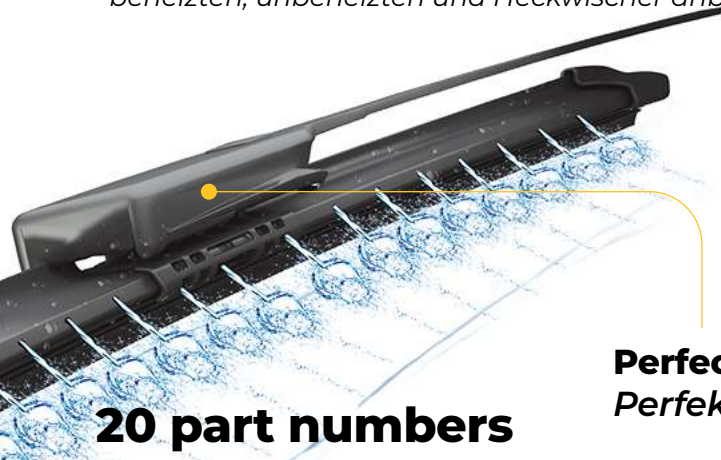

20 part numbers

**Perfect fit
Perfekte Passform**

82%

of drivers think AquaBlade™ is THE SAFEST WIPING SYSTEM***

der Fahrer halten AquaBlade™ für DAS SICHERSTE WISCHSYSTEM***

70%

of drivers think AquaBlade™ could PREVENT ACCIDENTS***

der Fahrer glauben, dass AquaBlade™ UNFÄLLE VERMEIDET***

Short code Kurzer Code	Long code Langer Code	Main application Hauptanwendung		x2 x1	Dimension Abmessungen mm		 Connection Arm Type	
SA100	119100	TESLA - Model X (2015 > 12/2021)	Front	2	700	450	AQB4	
SA102	119102	VOLVO - XC60 II (08/2017 >)	Front	2	650	480	AQB1	
SA104	119104	RENAULT ALPINE - A110 (11/2017 >)	Front	2	580	450	AQB2	
SA106	119106	MERCEDES-BENZ - E-Class Coupé C238 (04/2017 >) - E-Class Cabriolet A238 (09/2017 >)	Front	2	600	530	AQB1	
SA108	119108	VOLVO - XC60 II (08/2017 >)	Front	2	650	480	AQB1	
SA110	119110	VOLVO - V60 II (07/2018 >) - S60 III (04/2019 >)	Front	2	600	500	AQB1	
SA112	119112	VOLVO - V60 II (07/2018 >) - S60 III (04/2019 >)	Front	2	600	500	AQB1	
SA114	119114	FORD - Galaxy III (07/2018 >) - S Max II (07/2018 >)	Front	2	750	730	AQB3	
SA116	119116	MERCEDES-BENZ - GLE-Class W166 (08/2015 >) GLE-Class Coupé C292 (04/2015 >) GLS-Class X166 (11/2015 >)	Front	2	650	575	AQB1	
SA118	119118	MERCEDES-BENZ - S-Class Coupé C217 (04/2014 >) S-Class Cabriolet A217 (03/2016 >)	Front	2	600	560	AQB1	
SA120	119120	MERCEDES-BENZ - S-Class W222/V222 (09/2013 >)	Front	2	630	575	AQB1	
SA122	119122	MERCEDES-BENZ - SL R231 (04/2012 >)	Front	2	650	550	AQB1	
SA124	119124	MERCEDES-BENZ - SL R231 (04/2012 >)	Front	2	650	550	AQB1	
SA126	119126	MERCEDES-BENZ - S-Class W223 (07/2020 >)	Front	2	650	550	AQB1	
SA130	119130	MERCEDES-BENZ - SL-Class R232 (03/2022 >)	Front	2	500	550	AQB1	
SA131	119131	BMW - IX (I20) (07/2021 >)	Front	2	700	550	AQB1	
SA132	119132	LAND ROVER - RANGE ROVER (03/2022 >)	Front	2	650	500	AQB1	
SA133	119133	LAND ROVER - RANGE ROVER (L460) (10/2021 >)	Front	2	650	500	AQB1	
SA138	119138	MERCEDES-BENZ - Sprinter (06/2018 >)	Front	2	650	600	AQB5	
SR565	119565	VOLVO - V60 II (07/2018 >)	Rear	1	260	-	AR1	

Heated - Non Heated